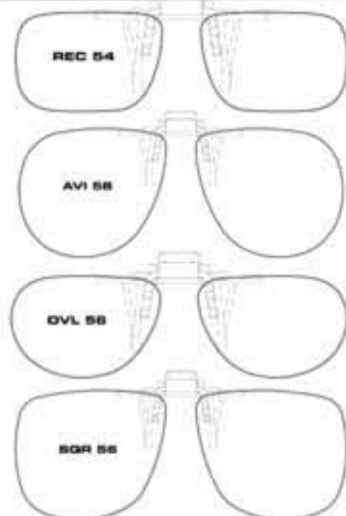

CLIP-ON / FLIP-UP SUNGLASSES

ACCG10	Rectangle	
ACCG20	Aviator	
ACCG30	Oval	
ACCG40	Square	

SCRATCH RESISTANT POLARIZED COPPER LENSES. CLIP ON TO PRESCRIPTION GLASSES WITH FLIP-UP FEATURE.